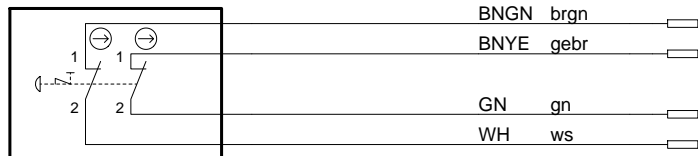

S1
Taste
push button

S2 "-"
Taste
push button

S3 "+"
Taste
push button

P1
LED rot/grün
LED red/green

S4
Zustimmtaster
enabling push button

S5
NOT-HALT
emergency-stop

Adern 23x0,14mm² / wires 23x0,14mm²
Adern mit Aderendhülsen/
wires with ferrule