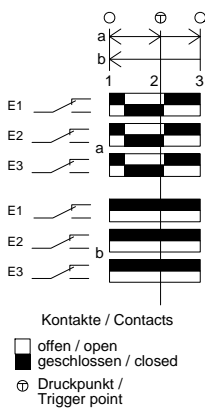

S1
Taste
push button

S2 "-"
Taste
push button

S3 "+"
Taste
push button

P1
LED rot/grün
LED red/green

S4
Zustimmtaster
enabling push button

S5
NOT-HALT
emergency-stop

Adern 23x0,14mm² / wires 23x0,14mm²
Adern mit Aderendhülsen/
wires with ferrule