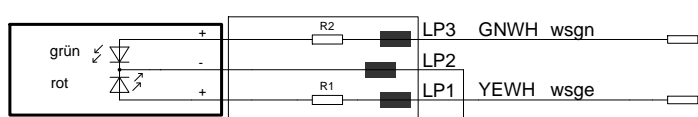

S1
Taste
push button

S2 "-"
Taste
push button

S3 "+"
Taste
push button

P1
LED rot/grün
LED red/green

S4
Zustimmtaster
enabling push button

S5
NOT-HALT
emergency-stop

Adern 23x0,14mm² / wires 23x0,14mm²
Adern mit Aderendhülsen/
wires with ferrule