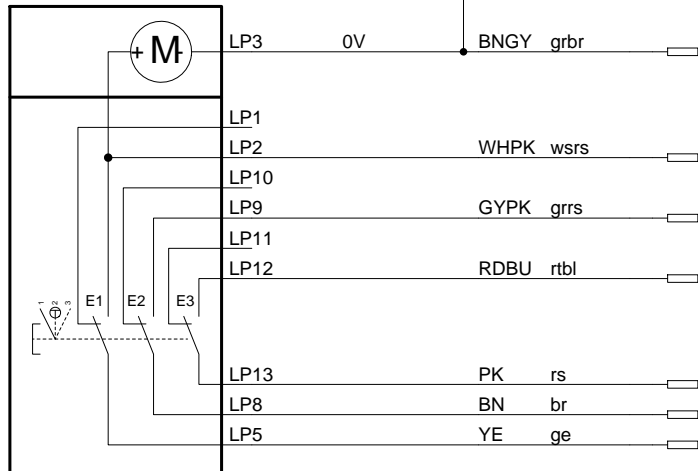

S1
Taste
push button

S2 "-"
Taste
push button

S3 "+"
Taste
push button

P1
LED rot/grün
LED red/green

S4
Zustimmtaster
enabling push button

S5
NOT-HALT
emergency-stop

Adern 23x0,14mm² / wires 23x0,14mm²
Adern mit Aderendhülsen/
wires with ferrule